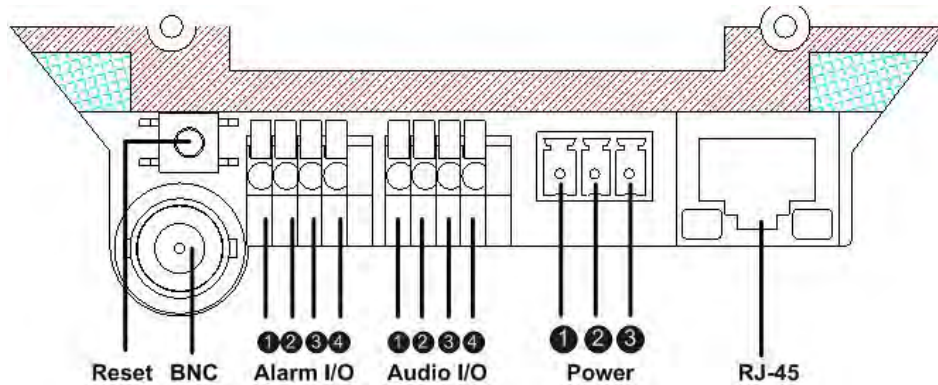

MacePro™
MPC-IPVD-0313AF
MPC-IPVD-0313AH

AF Model

AH Model

QUICK START
GUIDE

The quick guide is for quick installing and connecting the Full HD Vandal Proof IP Dome Camera. For details, please refer to the camera's User Manual.

Camera's Connectors

Connector	Pin No.	Definition	Remarks	
Reset Button	-	Restore to factory default		
BNC	-	Analog Video Output		
Alarm I/O	1	Output +	Alarm connection	
	2	Output -		
	3	Input +		
	4	Input -		
Audio I/O	1	Input	Two-way audio transmission	
	2	GND		
	3	Output (R)		
	4	Output (L)		
Power	DC 12V	1	Power	Power connection
		2	Reserved	
		3	GND	
	AC 24V	1	Power-1	
		2	Earth GND	
		3	Power-2	
RJ-45	-	10/100 Mbps Ethernet/ PoE		

IP Dome Camera Installation

Please follow the instructions below to complete IP Dome Camera installation.

Power up the Camera

To power up the IP Camera, please plug the camera's DC 12V/ AC 24V cable into the power terminal block. Alternatively, connect the Ethernet cable to the camera's PoE port and plug the other end of the cable into a PoE switch.